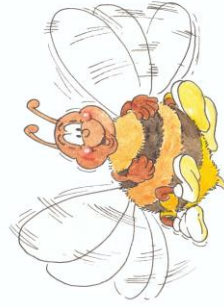

© SAW Trust 2017

All the buzz...