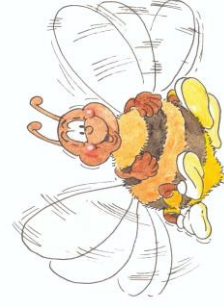

© SAW Trust 2017

All the buzz...