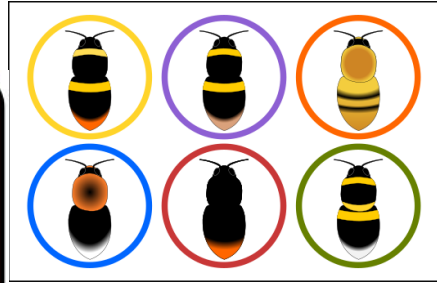

GARDEN BUMBLEBEE
(*Bombus hortorum*)

6

Queen emergence: Late (April onwards)
Tongue length: Long (~13mm)
Cuckoo host?: Y (*Bombus barbutellus*)

TREE BUMBLEBEE
(*Bombus hypnorum*)

4

Queen emergence: Mid (March onwards)
Tongue length: Short (~6mm)
Cuckoo host?: N

RED-TAILED BUMBLEBEE
(*Bombus lapidarius*)

5

Queen emergence: Mid (March onwards)
Tongue length: Medium (~8mm)
Cuckoo host?: Y (*Bombus rupestris*)

COMMON CARDER BEE
(*Bombus pascuorum*)

3

Queen emergence: Mid (March onwards)
Tongue length: Long (~9mm)
Cuckoo host?: Y (*Bombus campestris*)

EARLY BUMBLEBEE
(*Bombus pratorum*)

1

Queen emergence: Early (February onwards)
Tongue length: Medium (~7mm)
Cuckoo host?: Y (*Bombus sylvestris*)

BUFF-TAILED BUMBLEBEE
(*Bombus terrestris*)

2

Queen emergence: Early (February onwards)
Tongue length: Medium (~8mm)
Cuckoo host?: Y (*Bombus vestalis*)